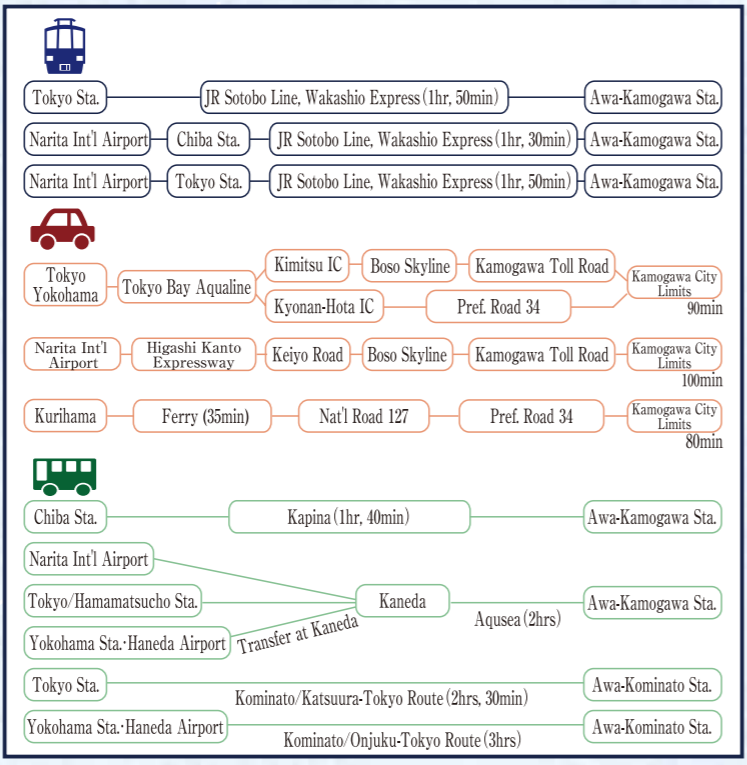

access

For inquiries:  
 Kamogawa Tourism Association tel. 04-7092-0086  
 Amatsu-Kominato Branch tel. 04-7095-2218  
<http://www.chiba-kamogawa.jp>

Issued by:  
 The Conference for the Promotion of the Minami Boso Tourism Region  
 The Conference for the Promotion of the Kamogawa Tourism

Chiba, Japan